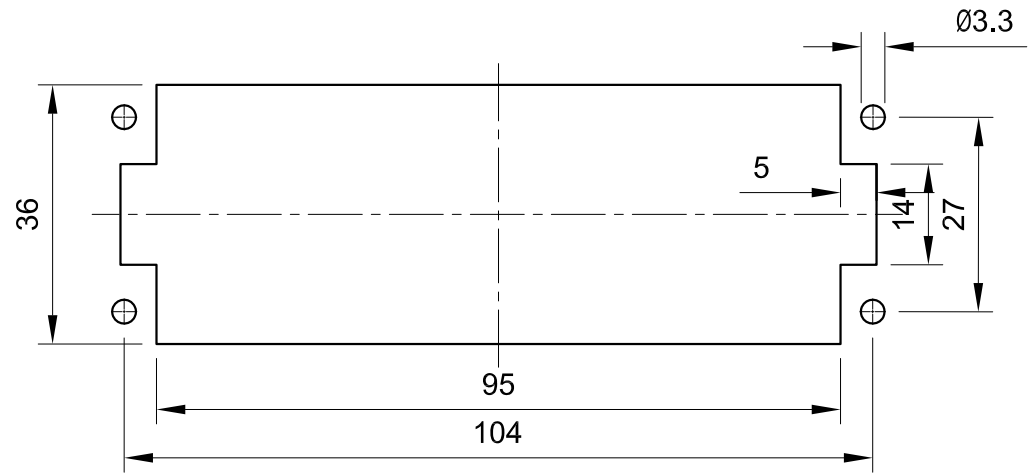

Panel cut out

 InKonn (Suzhou) Electric Technology Co.,Ltd.	All Dimensions in mm Original Size DIN A4	Date 2019-12-15	Drawing No. TC7415599	Rev. A00	Scale 1:1
	Type Name IE-024-SM(25-48)	Part No. 10 32 024 2101	Created by Shuxu Huang	Checked by Yiyi Luo	Page 1/1