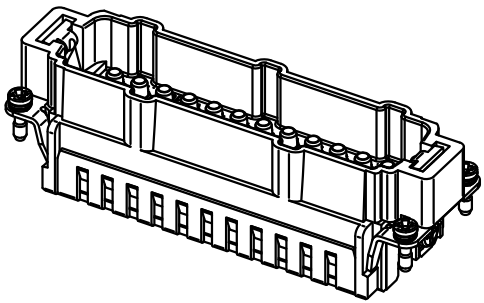

Panel cut out

 InKonn (Suzhou) Electric Technology Co.,Ltd.	All Dimensions in mm Original Size DIN A4	Date 2019-12-15	Drawing No. TC7415599	Rev. A00	Scale 1:1
	Type Name IE-024-SM(25-48)	Part No. 10 32 024 2101	Created by Shuxu Huang	Checked by Yiyi Luo	Page 1/1